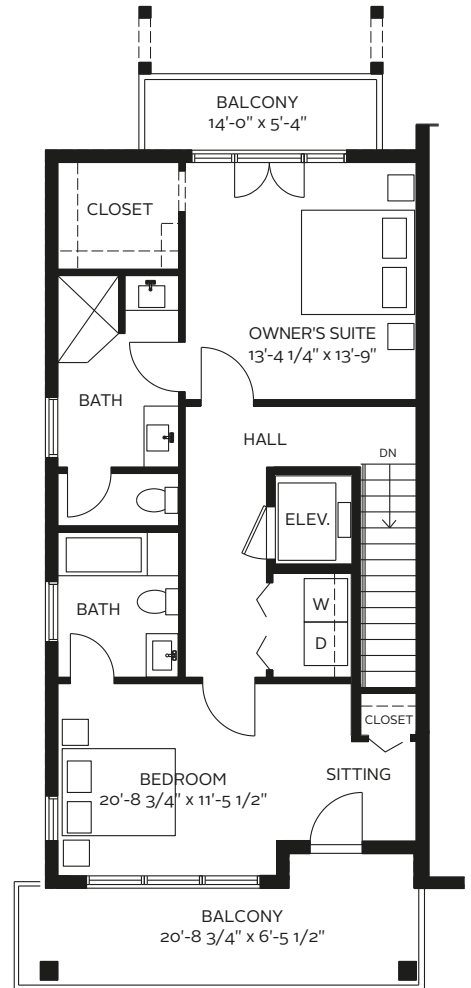

# THE COLLEGE

corner home | 2,499 SF

LEVEL ONE

LEVEL TWO

LEVEL THREE

804 WEST COLLEGE AVE DECATUR, GA 30030

ELLEATOAKHURST.COM | ELLE@EVATLANTA.COM | 470.588.6592