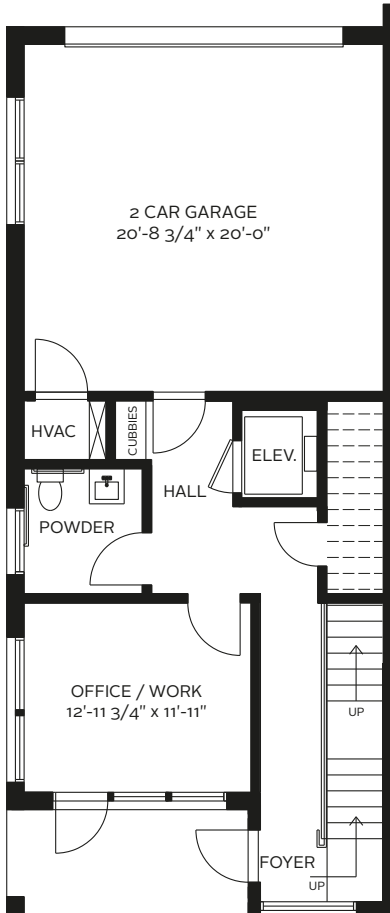

# THE COLLEGE

corner home | 2,499 SF

LEVEL ONE

LEVEL TWO

LEVEL THREE

804 WEST COLLEGE AVE DECATUR, GA 30030

ELLEATOAKHURST.COM | ELLE@EVATLANTA.COM | 470.588.6592