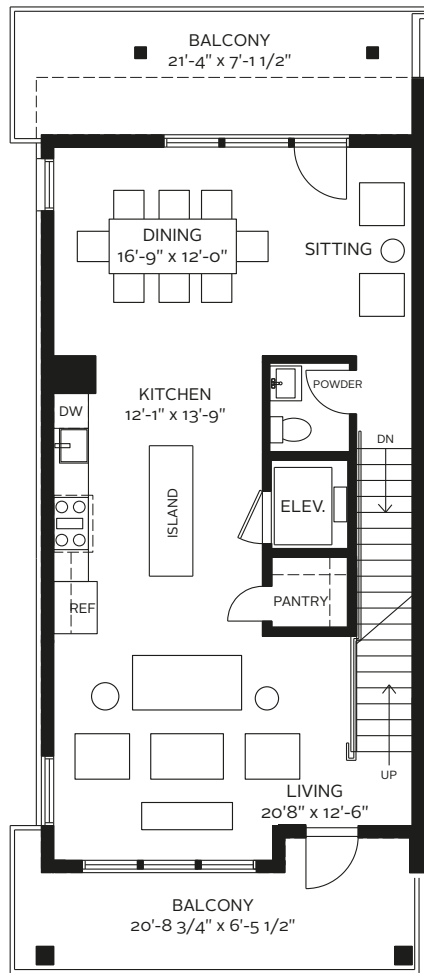

# THE COLLEGE

corner home | 2,499 SF

LEVEL ONE

LEVEL TWO

LEVEL THREE

804 WEST COLLEGE AVE DECATUR, GA 30030

ELLEATOAKHURST.COM | ELLE@EVATLANTA.COM | 470.588.6592