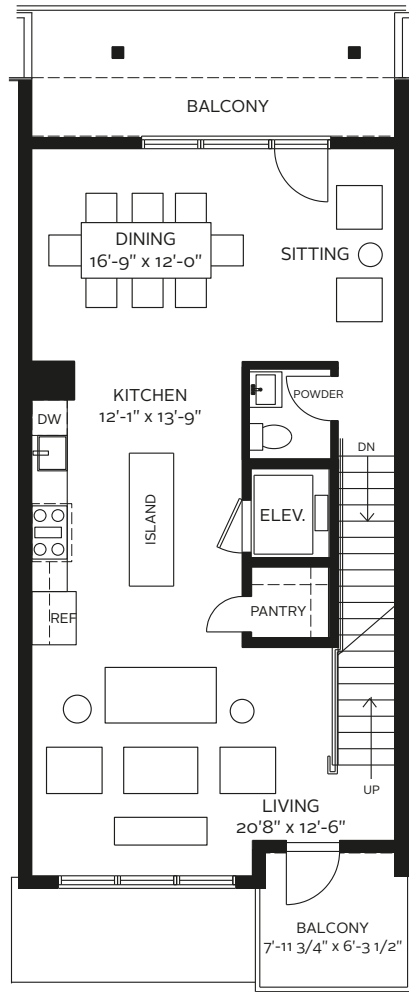

THE COLLEGE

middle home | 2,499 SF

LEVEL ONE

LEVEL TWO

LEVEL THREE

804 WEST COLLEGE AVE DECATUR, GA 30030

ELLEATOAKHURST.COM | ELLE@EVATLANTA.COM | 470.588.6592