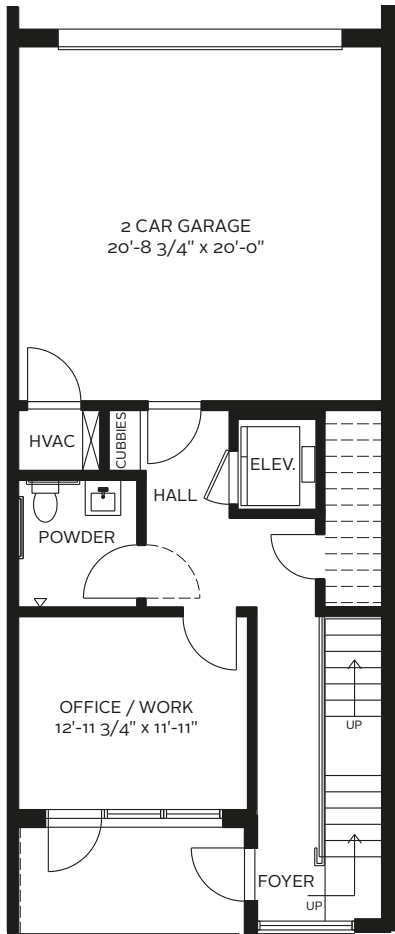

THE COLLEGE

middle home | 2,499 SF

LEVEL ONE

LEVEL TWO

LEVEL THREE

804 WEST COLLEGE AVE DECATUR, GA 30030

ELLEATOAKHURST.COM | ELLE@EVATLANTA.COM | 470.588.6592