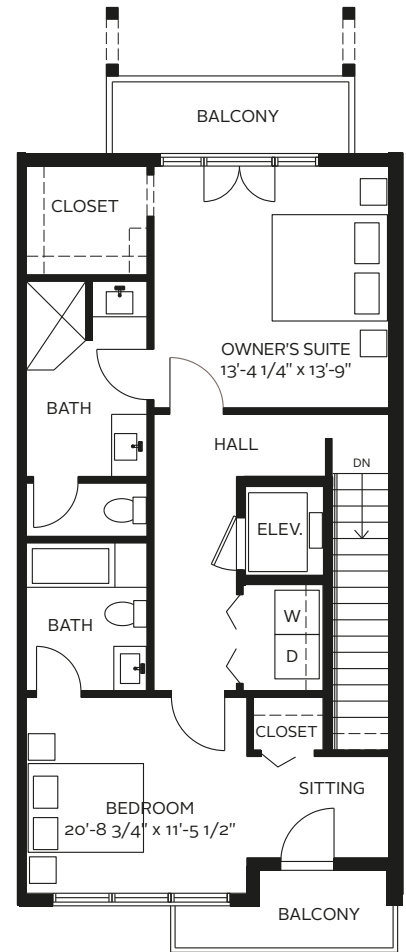

THE COLLEGE

middle home | 2,499 SF

LEVEL ONE

LEVEL TWO

LEVEL THREE

804 WEST COLLEGE AVE DECATUR, GA 30030

ELLEATOAKHURST.COM | ELLE@EVATLANTA.COM | 470.588.6592