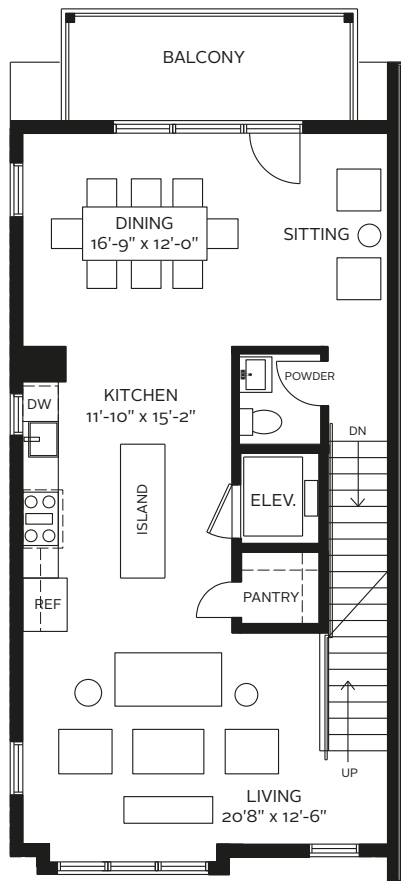

THE MEAD
corner home | 2,499 SF

LEVEL ONE

LEVEL TWO

LEVEL THREE

804 WEST COLLEGE AVE DECATUR, GA 30030
ELLEATOAKHURST.COM | ELLE@EVATLANTA.COM | 470.588.6592