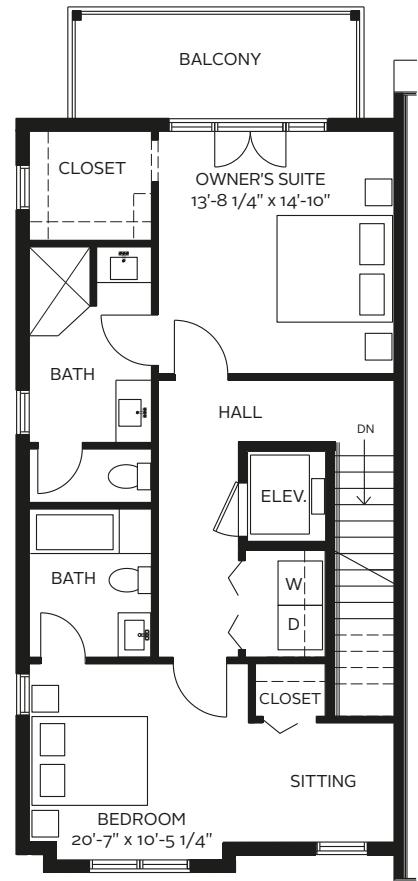

THE MEAD
corner home | 2,499 SF

LEVEL ONE

LEVEL TWO

LEVEL THREE

804 WEST COLLEGE AVE DECATUR, GA 30030
ELLEATOAKHURST.COM | ELLE@EVATLANTA.COM | 470.588.6592