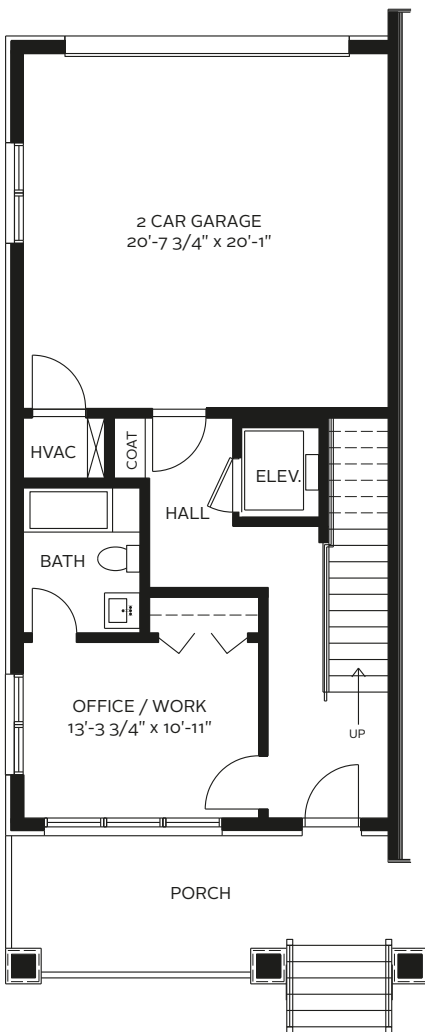

THE MEAD
corner home | 2,499 SF

LEVEL ONE

LEVEL TWO

LEVEL THREE

804 WEST COLLEGE AVE DECATUR, GA 30030
ELLEATOAKHURST.COM | ELLE@EVATLANTA.COM | 470.588.6592