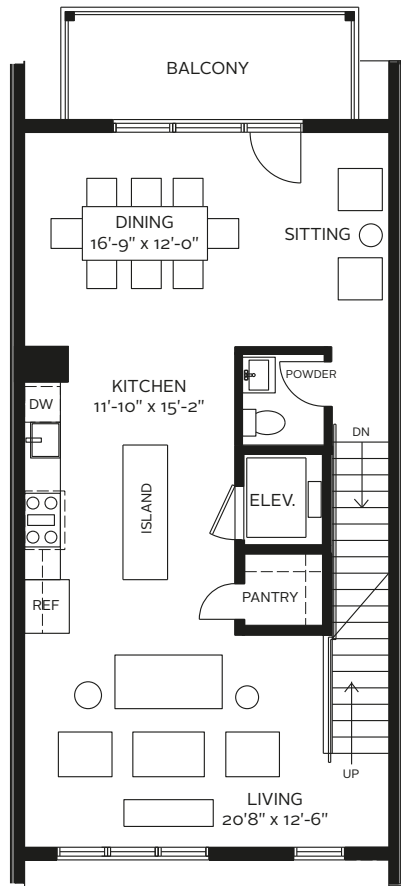

# THE MEAD

middle home | 2,499 SF

PORCH  
8' x 20'

LEVEL ONE

LEVEL TWO

LEVEL THREE

804 WEST COLLEGE AVE DECATUR, GA 30030  
ELLEATOAKHURST.COM | ELLE@EVATLANTA.COM | 470.588.6592