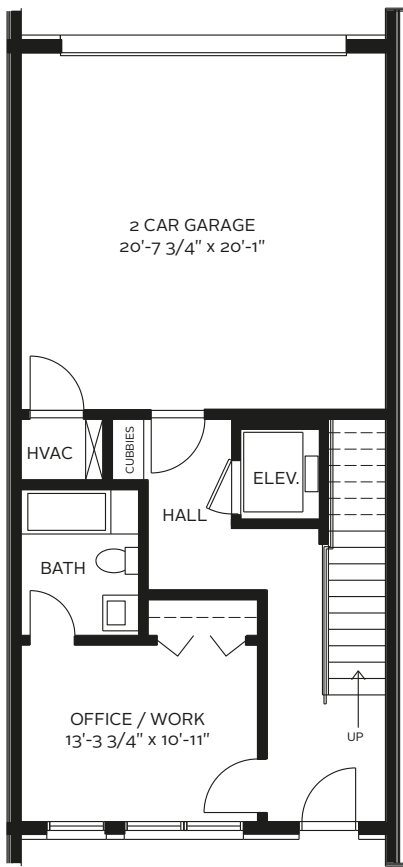

# THE MEAD

middle home | 2,499 SF

PORCH  
8' x 20'

LEVEL ONE

LEVEL TWO

LEVEL THREE

804 WEST COLLEGE AVE DECATUR, GA 30030  
ELLEATOAKHURST.COM | ELLE@EVATLANTA.COM | 470.588.6592