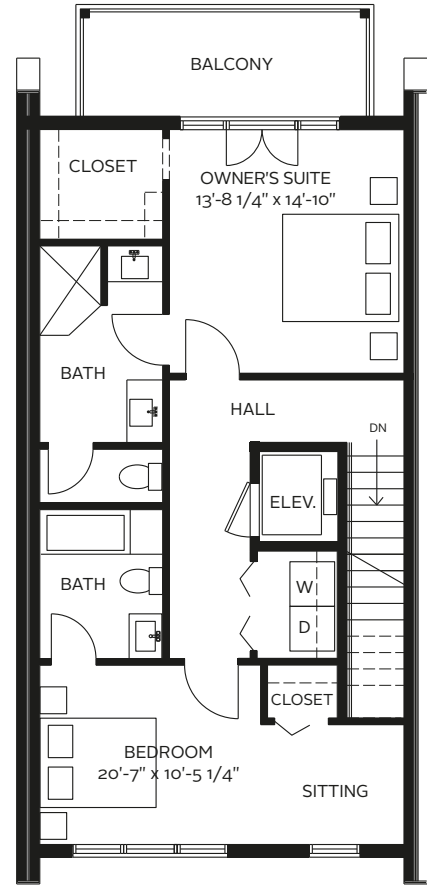

# THE MEAD

middle home | 2,499 SF

PORCH  
8' x 20'

LEVEL ONE

LEVEL TWO

LEVEL THREE

804 WEST COLLEGE AVE DECATUR, GA 30030  
ELLEATOAKHURST.COM | ELLE@EVATLANTA.COM | 470.588.6592