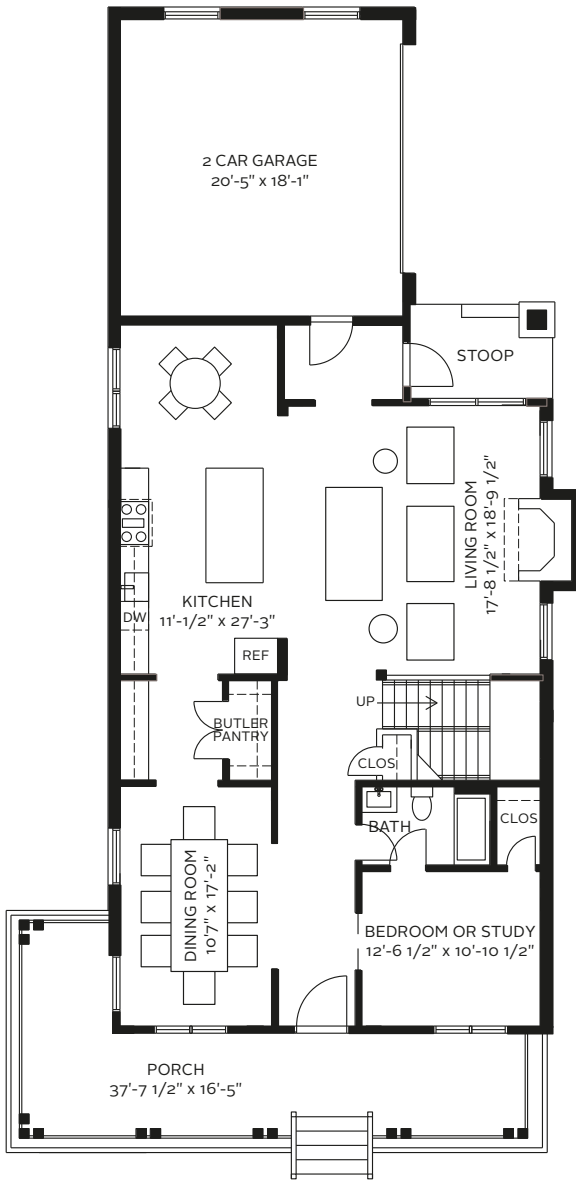

**THE THANKFUL**  
131 Mead Rd | 3,318 SF

LEVEL ONE

LEVEL TWO

804 WEST COLLEGE AVE DECATUR, GA 30030

ELLEATOAKHURST.COM | ELLE@EVATLANTA.COM | 470.588.6592