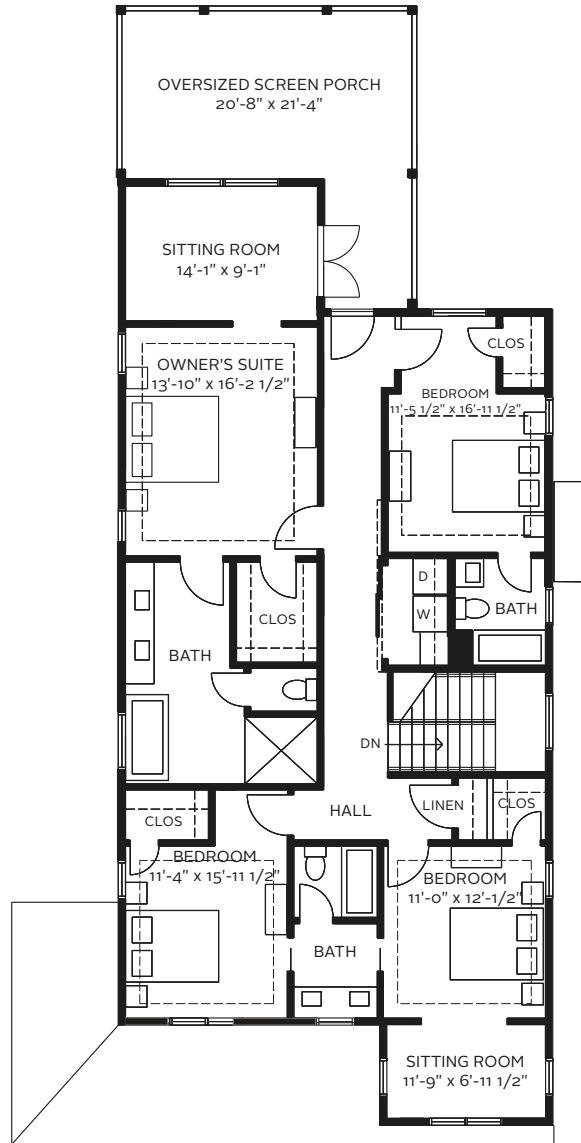

**THE THANKFUL**  
131 Mead Rd | 3,318 SF

LEVEL ONE

LEVEL TWO

804 WEST COLLEGE AVE DECATUR, GA 30030

ELLEATOAKHURST.COM | ELLE@EVATLANTA.COM | 470.588.6592